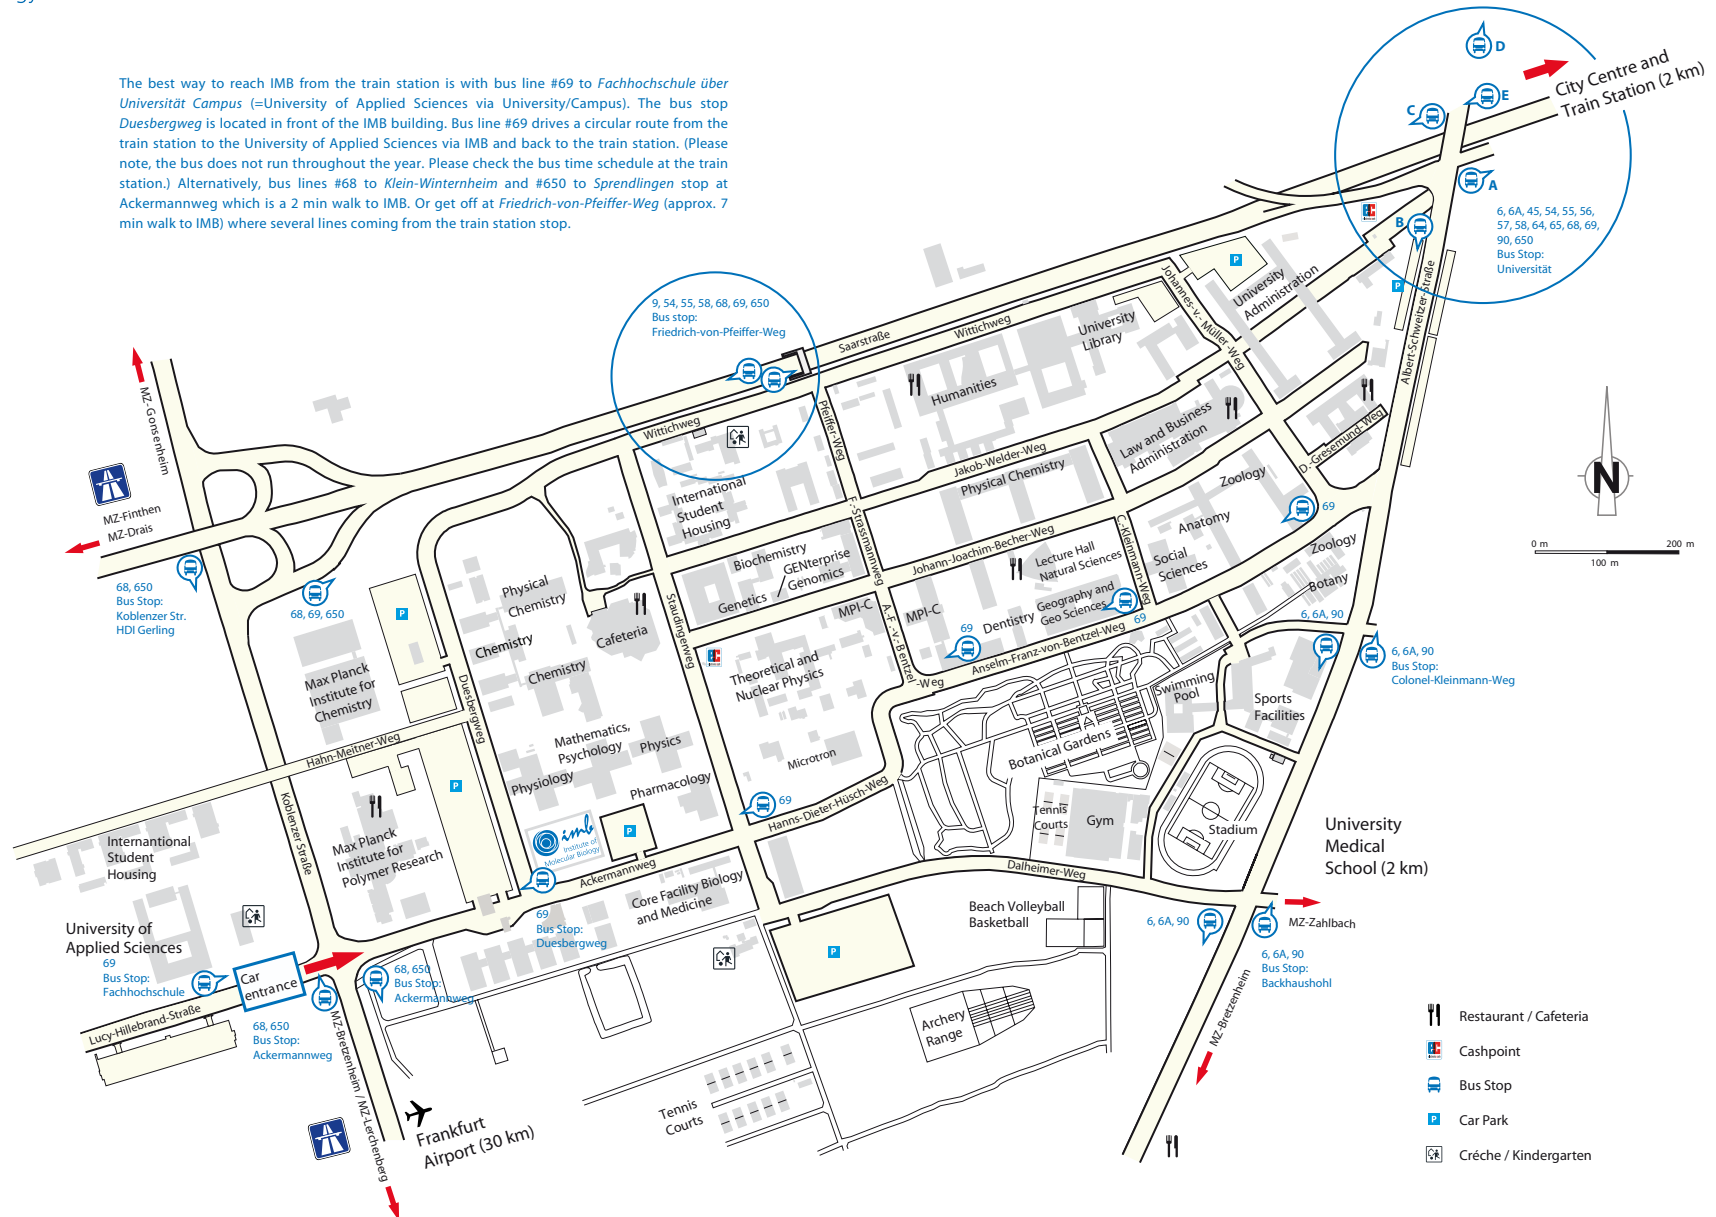

The best way to reach IMB from the train station is with bus line #69 to *Fachhochschule über Universität Campus* (=University of Applied Sciences via University/Campus). The bus stop *Duesbergweg* is located in front of the IMB building. Bus line #69 drives a circular route from the train station to the University of Applied Sciences via IMB and back to the train station. (Please note, the bus does not run throughout the year. Please check the bus time schedule at the train station.) Alternatively, bus lines #68 to *Klein-Winternheim* and #650 to *Sprendlingen* stop at *Ackermannweg* which is a 2 min walk to IMB. Or get off at *Friedrich-von-Pfeiffer-Weg* (approx. 7 min walk to IMB) where several lines coming from the train station stop.

Please scroll down to view magnification of bus stops *Universität* and *Friedrich-von-Pfeiffer-Weg* Or click on the following links: [Universität](#) / [Friedrich-von-Pfeiffer-Weg](#)

Bus Stop: Universität

Bus Stop: Friedrich-von-Pfeiffer-Weg