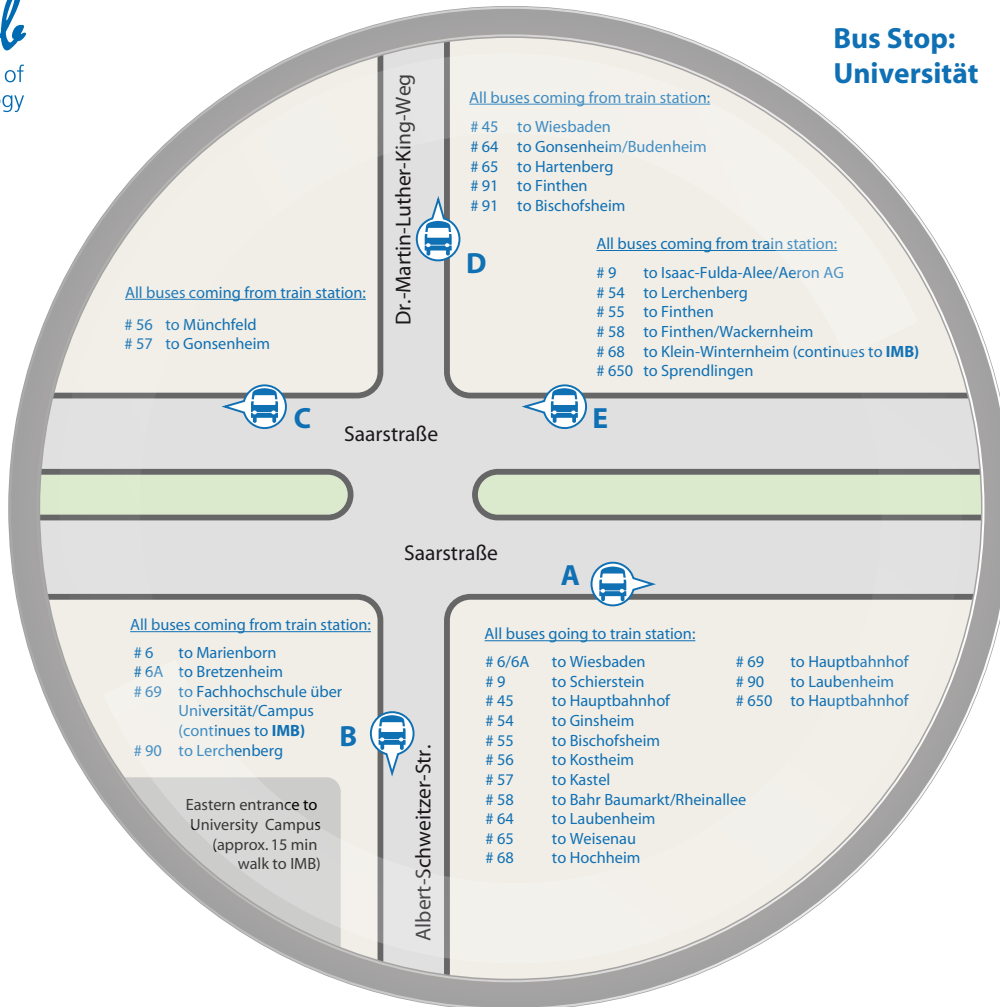

The best way to reach IMB from the train station is with bus line #69 to *Fachhochschule über Universität Campus* (=University of Applied Sciences via University/Campus). The bus stop *Duesbergweg* is located in front of the IMB building. Bus line #69 drives a circular route from the train station to the University of Applied Sciences via IMB and back to the train station. (Please note, the bus does not run throughout the year. Please check the bus time schedule at the train station.) Alternatively, bus lines #68 to *Klein-Winternheim* and #650 to *Sprendlingen* stop at *Ackermannweg* which is a 2 min walk to IMB. Or get off at *Friedrich-von-Pfeiffer-Weg* (approx. 7 min walk to IMB) where several lines coming from the train station stop.

Please scroll down to view magnification of bus stops *Universität* and *Friedrich-von-Pfeiffer-Weg* Or click on the following links: [Universität](#) / [Friedrich-von-Pfeiffer-Weg](#)

Bus Stop: Universität

Bus Stop: Friedrich-von-Pfeiffer-Weg